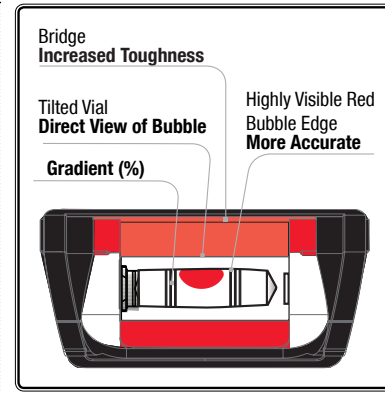

905 Condor Professional Box Level with OPTIVISION Red

	unit	in/cm	ft³/m³	lb/kg	EAN	UPC
905-40P-60	24" (60cm)	10 units 24" x 7" x 5.5" 61x 18 x 14cm	0.4 ft³ 0.013 m³	9.8 lb 4.46 kg	7290100843611	739632720436
905-40PM-60	24" (60cm)	10 units 24" x 7" x 5.5" 61x 18 x 14cm	0.43 ft³ 0.012m³	10.8 lb 4.9 kg	7290100843611	739632720436
905-40P-80	32" (80cm)	10 units 32" x 7" x 5.5" 81 x 18 x 14cm	0.6 ft³ 0.017 m³	12.2 lb 5.56 kg	7290100843635	739632720528
905-40PM-80	32" (80cm)	10 units 32" x 7" x 5.5" 81 x 18 x 14cm	0.58 ft³ 0.016 m³	13.0 lb 5.9 kg	7290100843635	739632720528
905-40P-100	40" (100cm)	10 units 40" x 7" x 5.5" 101 x 18 x 14cm	0.75 ft³ 0.021 m³	14.8 lb 6.7 kg	7290100843642	739632720535
905-40PM-100	40" (100cm)	10 units 40" x 7" x 5.5" 101 x 18 x 14cm	0.72 ft³ 0.020 m³	13.4 lb 6.1 kg	7290100843642	739632720535
905-40P-120	48" (120cm)	10 units 48" x 7" x 5.5" 121 x 18 x 14cm	0.9 ft³ 0.025 m³	17.8 lb 8.08 kg	7290100843659	739632720542
905-40PM-120	48" (120cm)	10 units 48" x 7" x 5.5" 121 x 18 x 14cm	0.87 ft³ 0.024m³	18.9 lb 8.6 kg	7290100843659	739632720542