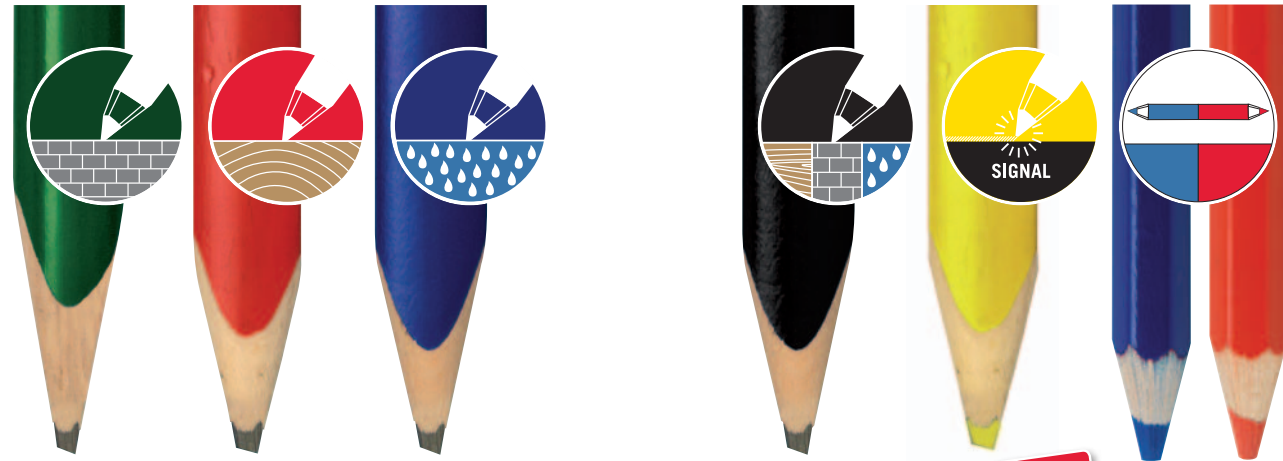

**THE PERFECT PENCIL.**  
 OPTIMUM RESULTS ON  
 ANY SURFACE.

# PENCILS

FOR CONSTRUCTION PROFESSIONALS

## SOLA PENCILS.

PRECISE. RELIABLE. ROBUST.

In the SOLA range, you will find the perfect pencil for any type of use. The different products are perfectly designed for marking on different surfaces.

SOLA knows from decades of experience and continued dialogue with professionals that pencils are used for the most different types of applications. With the right pencil, you will get perfect results even in wet conditions or on difficult surfaces. Thanks to their ruggedness, you can rely on our pencils day after day. Our pencils will do their job reliably so that you can do yours.