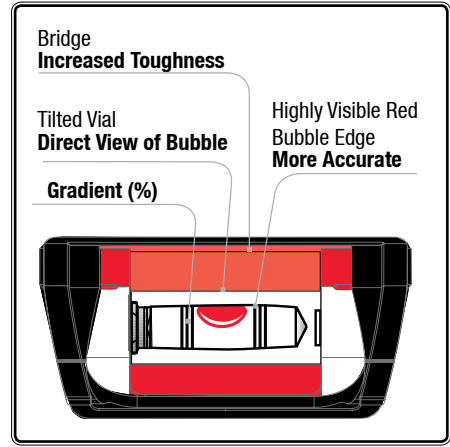

935 OPTIVISION™ Red Torpedo 10" (25cm) Magnetic Cast Aluminum Level

		unit	in/cm	ft³/m³	lb/kg	EAN	UPC
935	10" (25cm)	10 units				7290100845257	739632721198